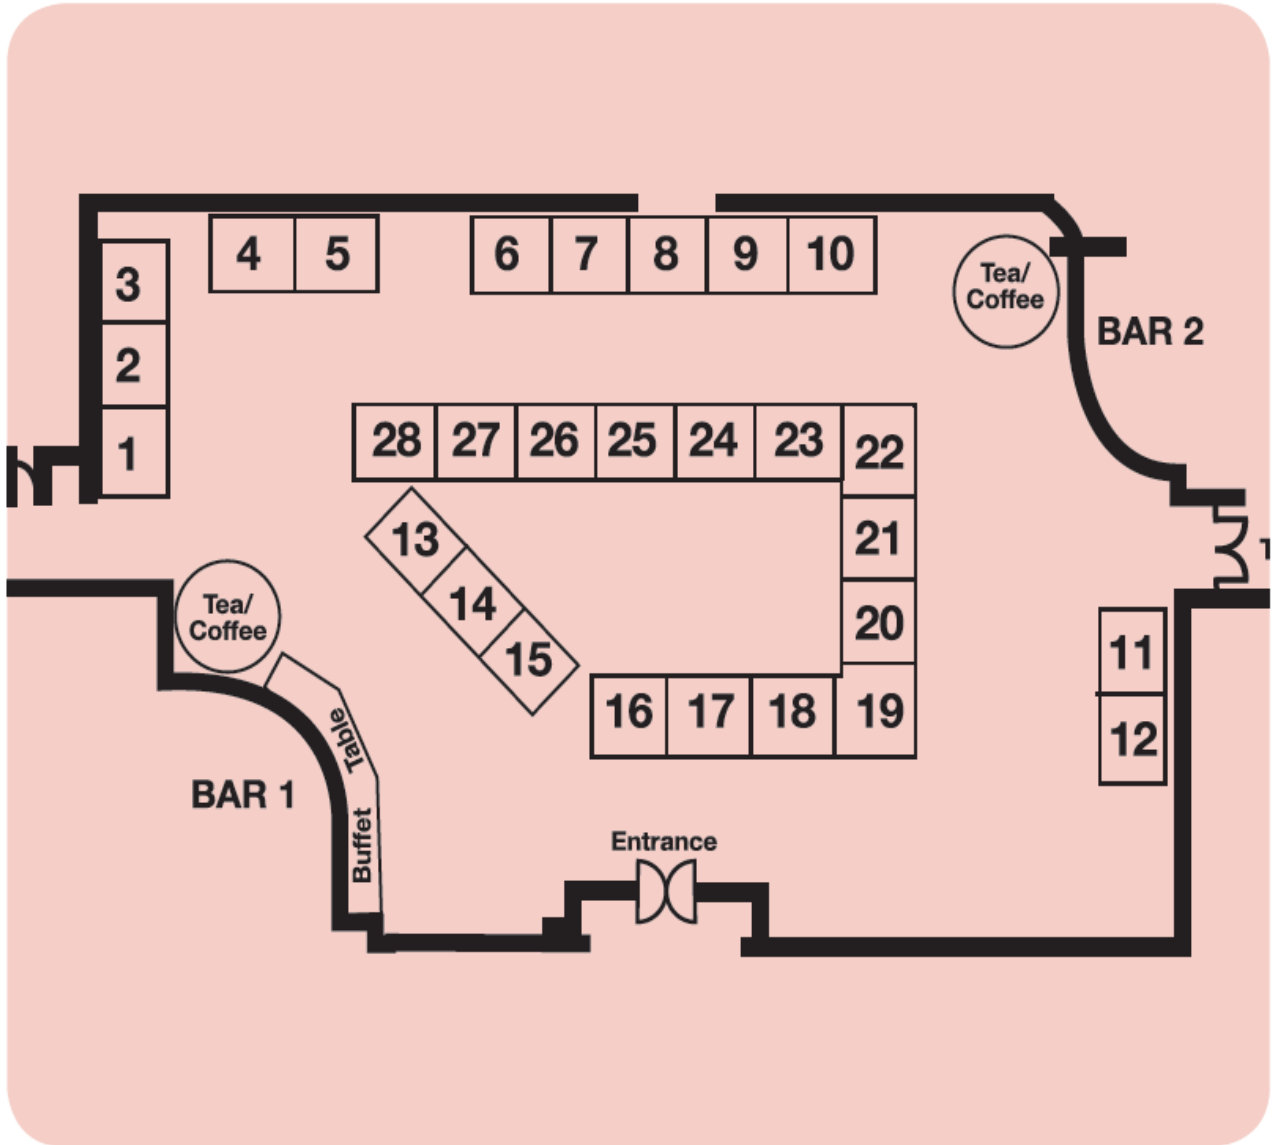

FLOORPLAN

KEY TO FLOORPLAN

MOBex – 6th July 2010 – DW Wigan

Name of Company	Stand No:
Psion Teklogix (UK) Ltd (+ Commontime & Barcode)	1
Capita	2
	3
Morrison	4
1st Touch	5
Xmbrace Ltd	6
The Wrekin Housing Trust	7
	8
Pervasic	9
Guardian 24	10
Expense on Demand	11
Libresco	12
Just Technology	13
Epix Systems	14
Consilium Technologies	15
Cognito	16
Momote	17
Kirona	18
RAM Tracking	19
Sanctuary Housing	20
	21
Tracer Management Systems Ltd	22
	23
	24
	25
	26
	27
Civica UK	28