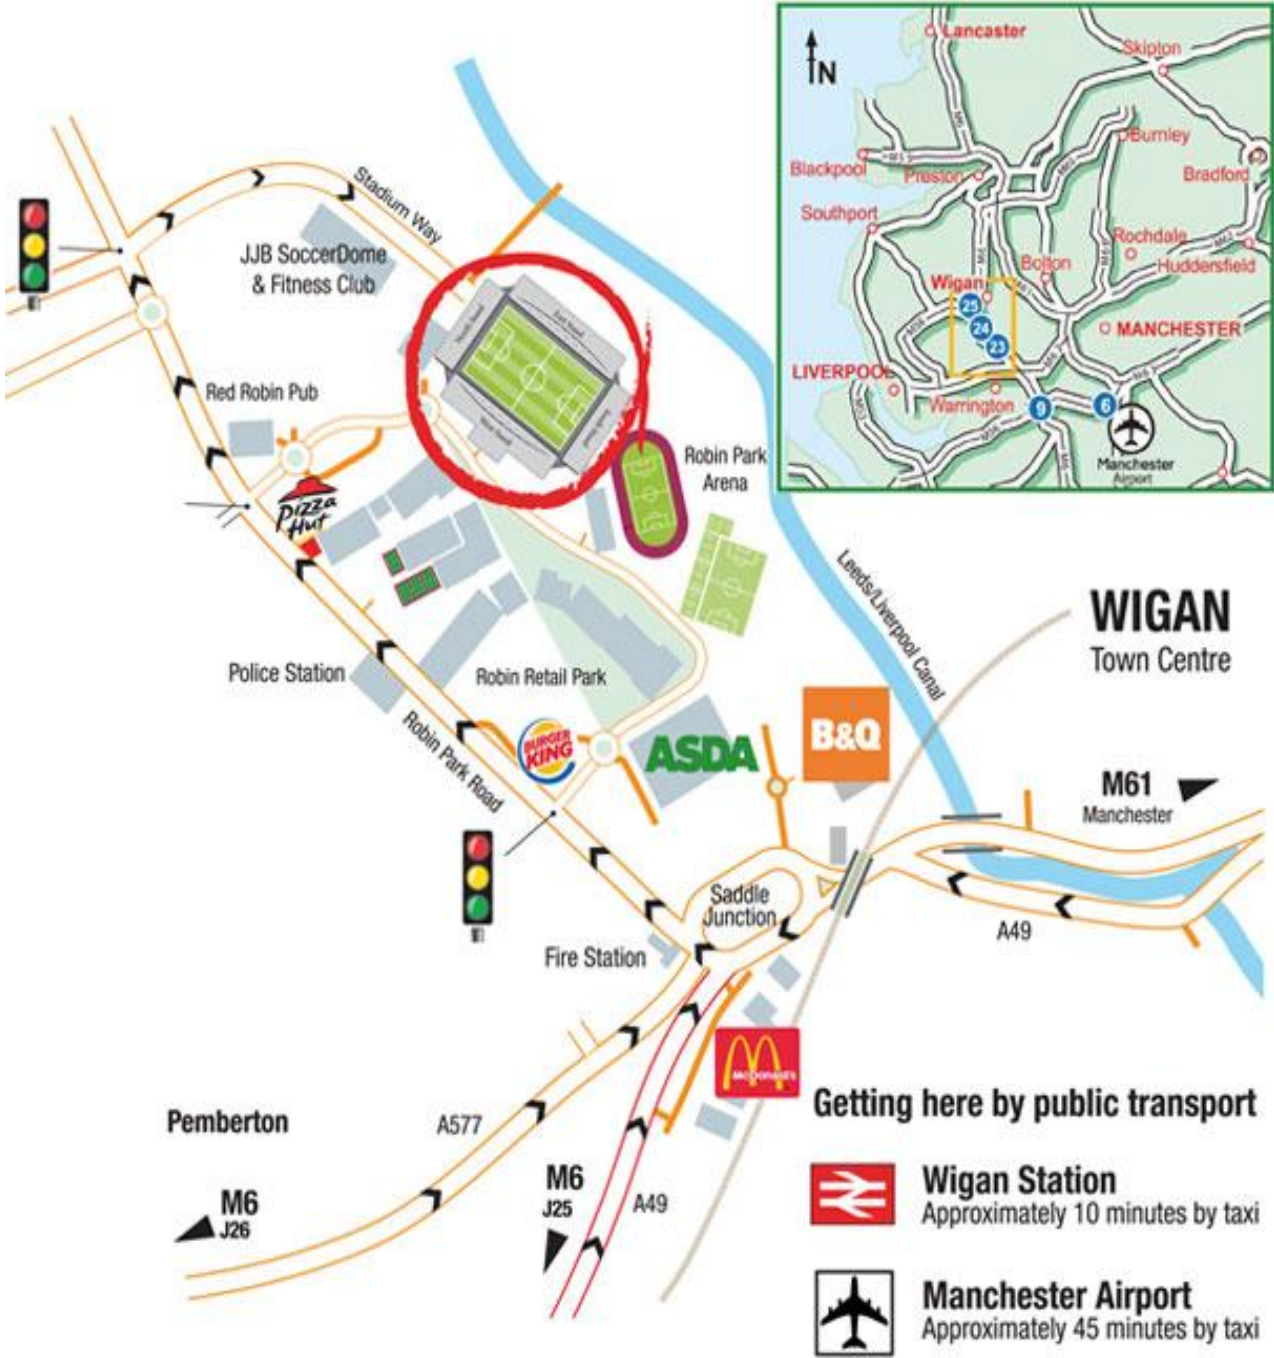

How to find us

From East

- Exit M61 at Junction 6 (sign posted Chorley. Horwich A6027) and take first exit at roundabout. N.B. Do not exit at Junction 5, which is signposted Wigan.
- At the next roundabout take first left (signposted Westhoughton A6, Wigan B5238) into Chorley Road.
- After 0.3 miles, turn right (signposted Wigan B5238).
- After 1.8 miles, turn left at Aspull Roundabout (sign posted Wigan B5238).
- After 2.2 miles, just after Earl of Balcarres Pub, turn right at traffic lights (Tesco is now facing you).
- Turn left at lights and get in left hand lane to turn left at next light with The Quality Inn on the corner.
- Follow ring road and get into second lane from right as road bears right into Caroline Street, sign posted Orrell.
- Continue on ring road following roads as it bears left passing Go Outdoors on the left, again sign posted Orrell.
- Pass Wigan Pier on the right and the road goes under the railway bridge get into right hand lane to turn right at next lights into Robin Park Road.
- At next set of traffic lights continue forward past Burger King & Pizza Hut.
- At mini roundabout after Pizza Hut go straight ahead.
- Garage on your left, at the traffic lights turn right for the DW Stadium into Stadium Way.
- The Stadium is at the end of Stadium Way.

From North:

- Exit M6 at Junction 27 and turn left at the end of the slip road.
- Turn right at the T - Junction (ignore sign for DW turning left), sign posted Shevington, straight over at mini roundabout.
- After 1 mile at mini roundabout turn left into Old Lane (signed B5375 Standish Lower Ground).
- The road winds through countryside for approximately 2 miles.
- At traffic lights turn right.
- Proceed through traffic lights and at next set turn right.
- The Stadium is at the end of Stadium Way.