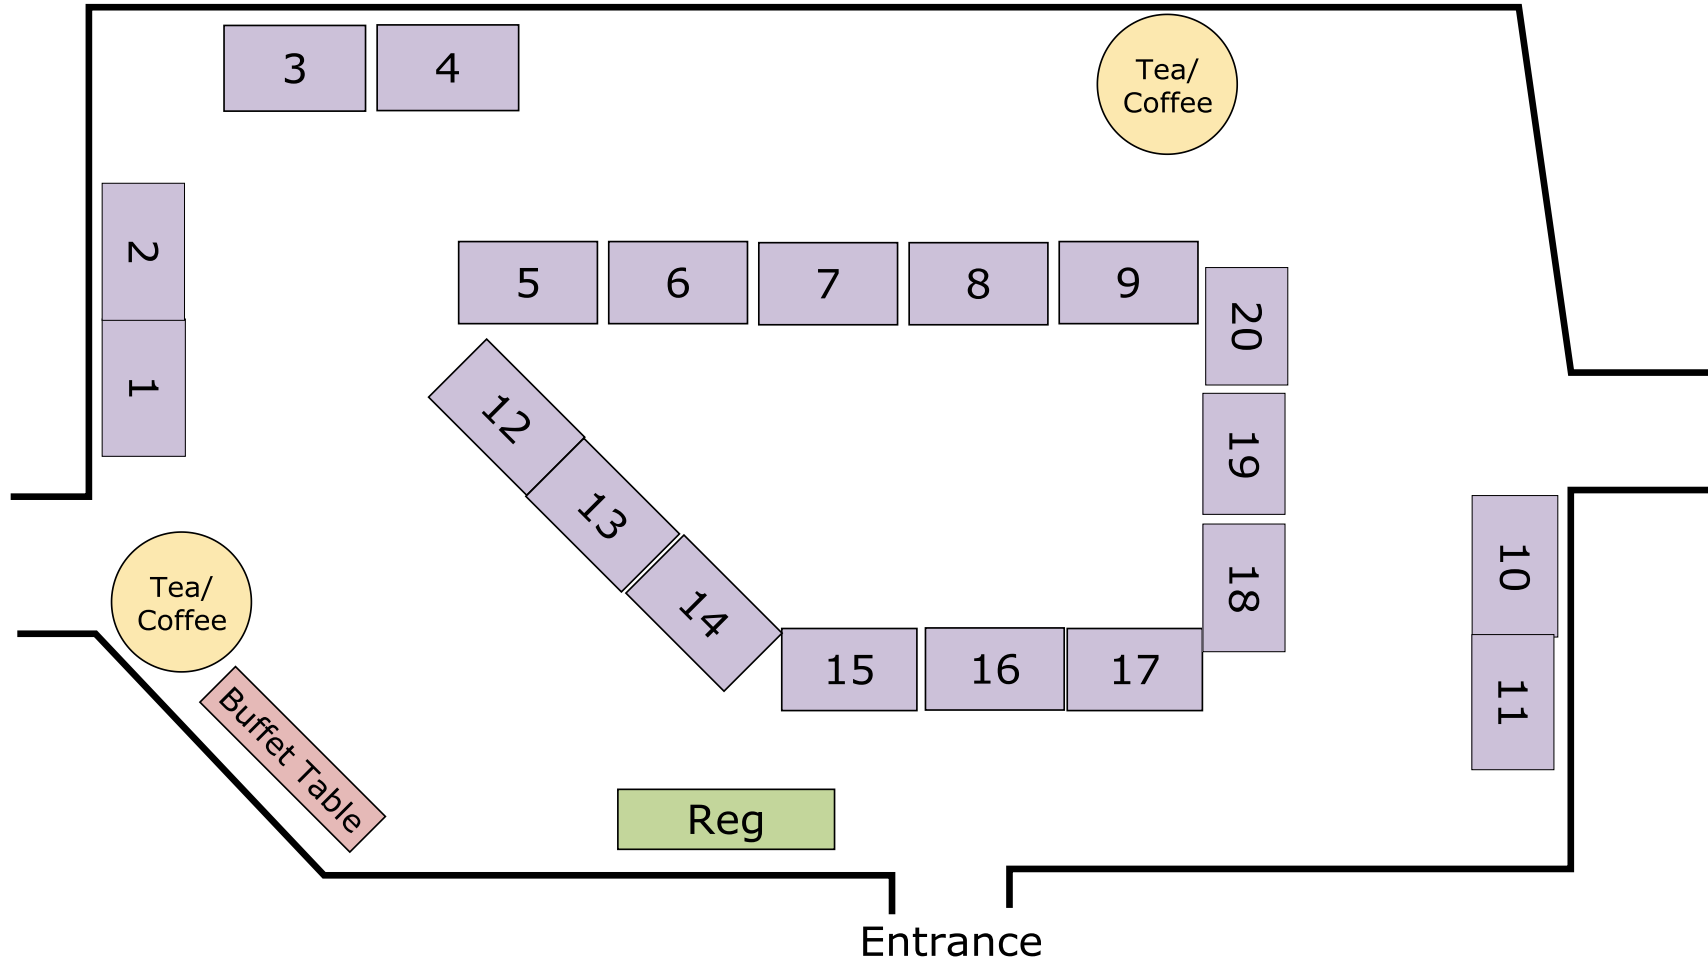

FLOORPLAN

KEY TO FLOORPLAN

MOBex – 6th July 2010 – DW Wigan

Name of Company	Stand No:
CAPITA	1
Civica UK	2
1st Touch	3
Xmbrace	4
Northern Housing Consortium Procurement Solutions	5
	6
	7
	8
Northern Housing Consortium	9
Housing IT	10
	11
Consilium Technologies	12
In4systems	13
Kirona	14
Epix Systems	15
The Barocde Warehouse	16
Psion	17
Commontime	18
	19
	20