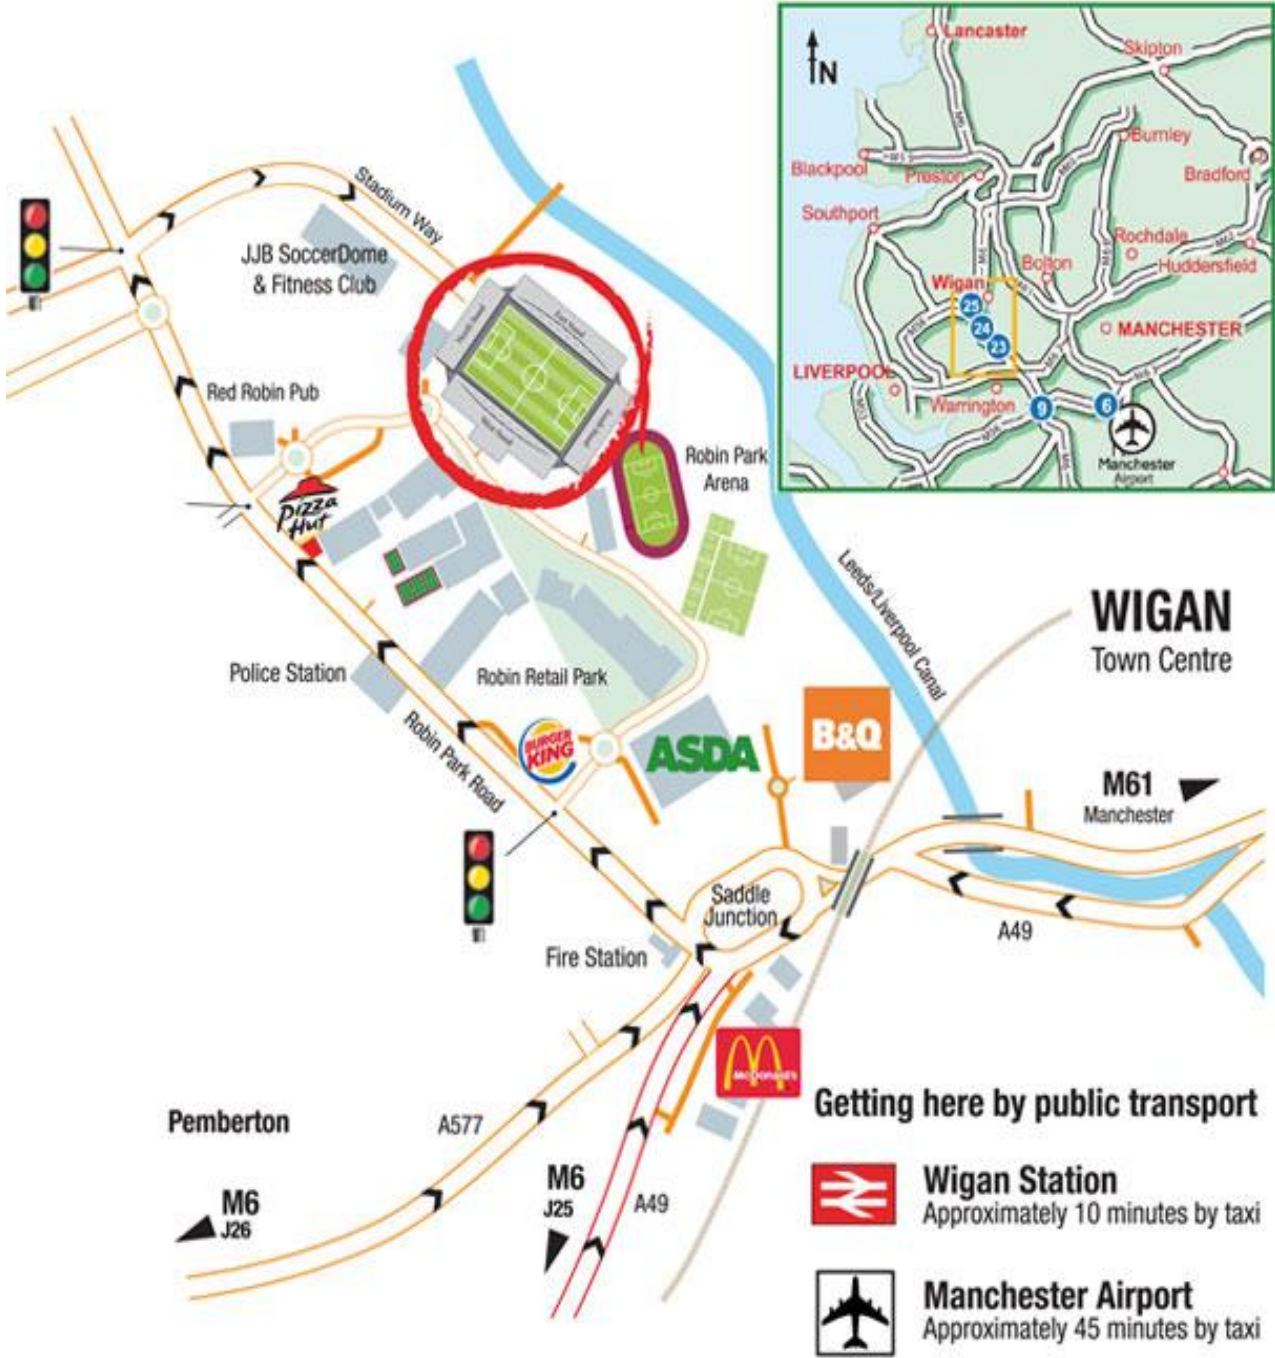

How to find us

From East

- Exit M61 at Junction 6 (sign posted Chorley. Horwich A6027) and take first exit at roundabout. N.B. Do not exit at Junction 5, which is signposted Wigan.
- At the next roundabout take first left (signposted Westhoughton A6, Wigan B5238) into Chorley Road.
- After 0.3 miles, turn right (signposted Wigan B5238).
- After 1.8 miles, turn left at Aspull Roundabout (sign posted Wigan B5238).
- After 2.2 miles, just after Earl of Balcarres Pub, turn right at traffic lights (Tesco is now facing you).
- Turn left at lights and get in left hand lane to turn left at next light with The Quality Inn on the corner.
- Follow ring road and get into second lane from right as road bears right into Caroline Street, sign posted Orrell.
- Continue on ring road following roads as it bears left passing Go Outdoors on the left, again sign posted Orrell.
- Pass Wigan Pier on the right and the road goes under the railway bridge get into right hand lane to turn right at next lights into Robin Park Road.
- At next set of traffic lights continue forward past Burger King & Pizza Hut.
- At mini roundabout after Pizza Hut go straight ahead.
- Garage on your left, at the traffic lights turn right for the DW Stadium into Stadium Way.
- The Stadium is at the end of Stadium Way.

From North:

- Exit M6 at Junction 27 and turn left at the end of the slip road.
- Turn right at the T - Junction (ignore sign for DW turning left), sign posted Shevington, straight over at mini roundabout.
- After 1 mile at mini roundabout turn left into Old Lane (signed B5375 Standish Lower Ground).
- The road winds through countryside for approximately 2 miles.
- At traffic lights turn right.
- Proceed through traffic lights and at next set turn right.
- The Stadium is at the end of Stadium Way.